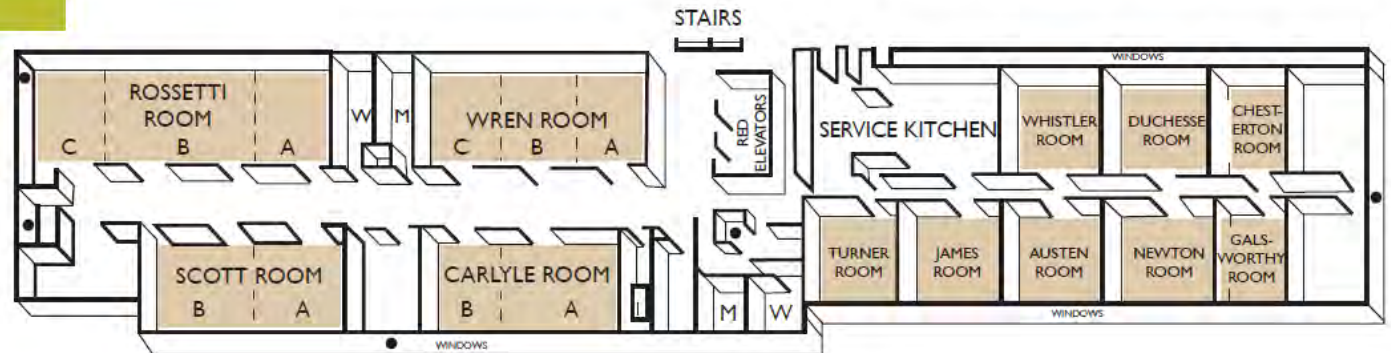

平面图

Location : Third Floor